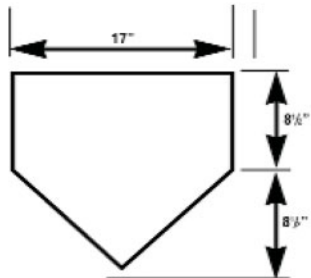

Softball Field Dimensions

*** 2010 NFHS SOFTBALL RULES CHANGES**

1-1-2b Changed the female fast-pitch pitching distance to 43 feet effective with the 2010-11 academic year. NOTE: Individual state associations are permitted to adopt the 43-foot distance in 2009-10, if desired.