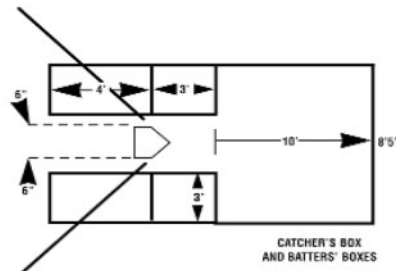

Softball Field Dimensions

*** 2010 NFHS SOFTBALL RULES CHANGES**

1-1-2b Changed the female fast-pitch pitching distance to 43 feet effective with the 2010-11 academic year. NOTE: Individual state associations are permitted to adopt the 43-foot distance in 2009-10, if desired.