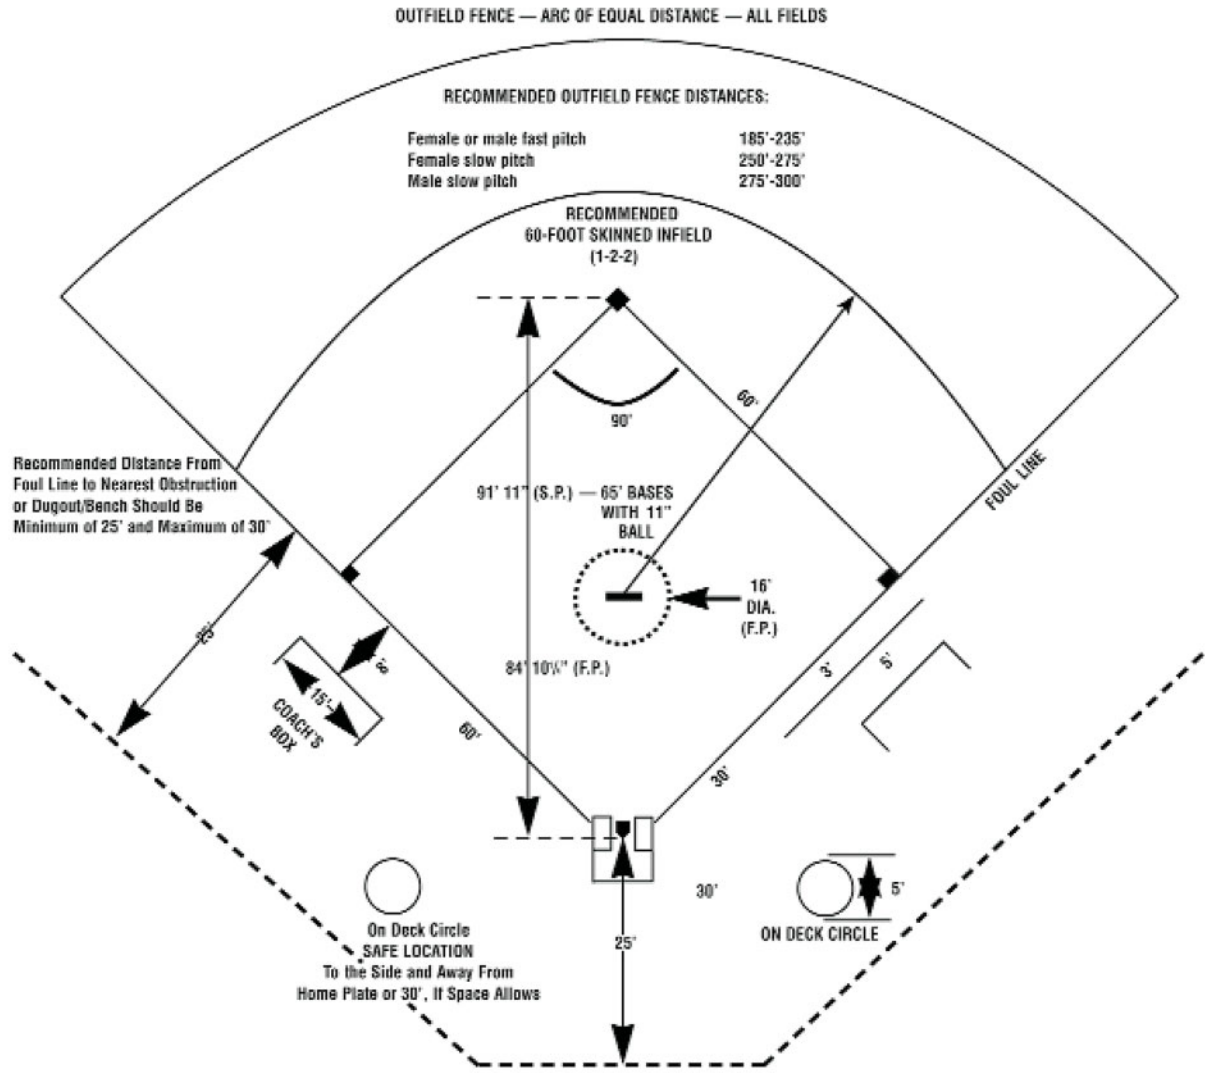

Softball Field Dimensions

*** 2010 NFHS SOFTBALL RULES CHANGES**

1-1-2b Changed the female fast-pitch pitching distance to 43 feet effective with the 2010-11 academic year. NOTE: Individual state associations are permitted to adopt the 43-foot distance in 2009-10, if desired.