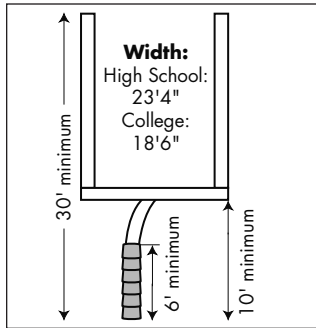

High School Football

Pioneer[®]
"The Striping People"[®]

4529 Industrial Parkway
 Cleveland, OH 44135
 Phone: (800) 877-1500
 Fax: (800) 877-1511
 www.pioneerathletics.com

Hash Marks - Recommended 24" long and 4" wide
Yard Markers - Recommended 24" long and 4" wide
End Lines and Side Lines - Recommended 4" wide
Yardline Numbers - Recommended 6' high x 4' wide.
 Placement should be 27' from sideline to top of Yardline Number
**Note: line width must be at least 4" and white in color.*